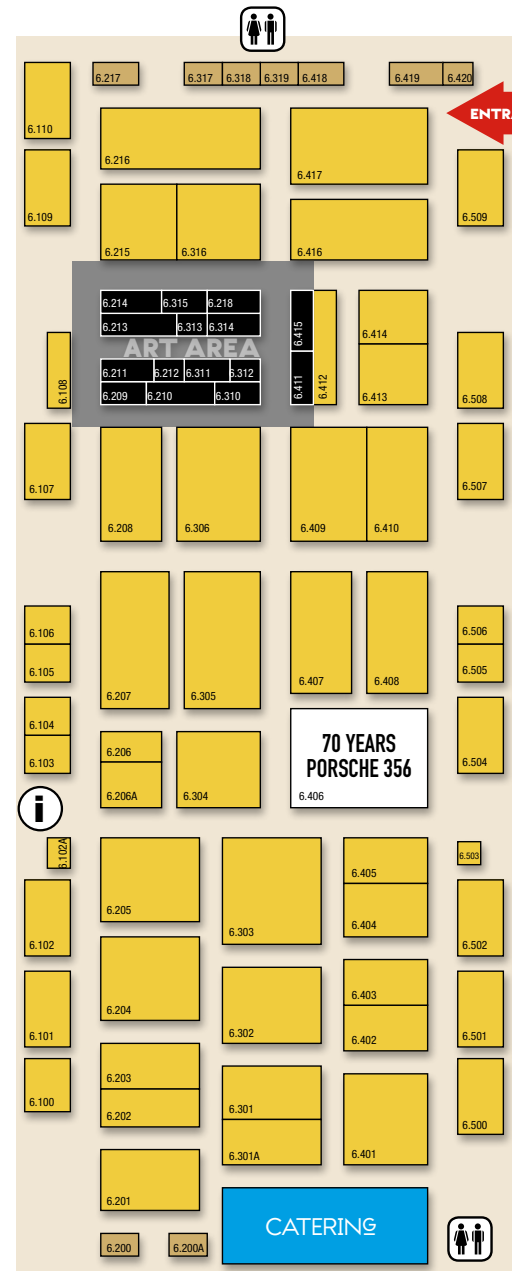

PALEIS / PALAIS 6

DEELNEMERS PALEIS 6 / ALFABETISCH

PARTICIPANTS PALAIS 6 / PAR ORDRE ALPHABÉTIQUE

1900 Classics - Michael Goudsmit.... 6.417	Iconiccars 6.401
3GJB 17 ..... 6.314	Italian Classics..... 6.202
Art Automobile Nicolas Cancelier 6.312	Johan Vandenberghe
Artspeedgallery.com 6.213	Fine Art Photography..... 6.310
Atelier des Coteaux..... 6.207	Karl-Hugo-Mars 6.313
Auto in Miniatur 6.217	Klima-Lounge Götz GmbH 6.206
Autobedrijf Robert Wagner 6.316	La P'tite Pilote..... 6.104
Automeetic 6.413	Lekeux Classic Cars..... 6.508
Automoblia Franco Lembo 6.408	Lieshout Car Collection 6.502
Automotive Literature Europe..... 6.108	Llong, Caroline..... 6.218
Autoworld 6.405	LMB - Classic and Race Preparation . 6.205
Avelingen Restorations 6.110	Lüker, Ralph Automobil Fotografie 6.212
B.S. Products 6.102A	Marco Meyer 6.319
BB Automobile 6.103	Meguiar's Belgium 6.402
Beau-Car 6.302	My Mini Revolution 6.301
Beaulieu National Motor Museum 6.503	Oakshed & Sons Car Cosmetics..... 6.106
Beerens Classic Division 6.302	Oldtimers Gilis 6.203
Benoît Delière Editions 6.311	Pennside Modelcars..... 6.317 & 6.418
Blondel 6.210	Pilota 6.318
British & Sportscars 6.302	Pista Fiorano Sprl..... 6.204
BRM Chronographes..... 6.505	Porsche Brussels 6.303
Bumperworld..... 6.420	Premium Sports and Racing Cars..... 6.105
Classic Cars Friesland..... 6.216	Prestop Cars & Events 6.107
Classic Youngtimers Consultancy 6.101	Racing Steel 6.415
Classicar-art.com..... 6.411	Reginald Art..... 6.315
Classix by Schiebler..... 6.102	Rock 'n Roll Classics..... 6.507
Collection by Vermant 6.404	Scuderia Sportiva Colonia 6.306
Custom Concepts..... 6.200	Serge Heitz Automobile Consulting... 6.409
Dam's Grafix 6.301A	SIA Autoclassic.Iv 6.410
de Croon Classics & More..... 6.215	Snap-On Tools BV 6.412
DeLeon B.V. 6.509	Speed Service..... 6.500
Dockx Rental 6.304	Speedbird Production..... 6.209
Dogleg Mechanics 6.502	The Mustang Garage..... 6.414
Edward Gill; English Antiques 6.200A	Tim Classic 6.104
Ehret Design 6.214	Tony de Bruijn Bekledingen..... 6.109
European Collectables 6.100	Touramical 6.403
Excellence Auto Collection 6.407	Trajectoire sprl..... 6.206A
Frenky Autodokumentatie 6.419	Turn 8 cars 6.504
Fusion et Alliage / Raoul. W..... 6.211	Vander Haeghen & C° 6.208
Garage Laiche 6.501	Veni Vidi Vici 6.201
Gipimotor..... 6.305	Walti Klassiek 6.416
Heijstee Classics..... 6.417	

CLASSIC CAR DEALERS & RESTORATION COMPANIES

70 YEARS PORSCHE 356

PARTS & AUTOMOBILIA

ART AREA

CATERING