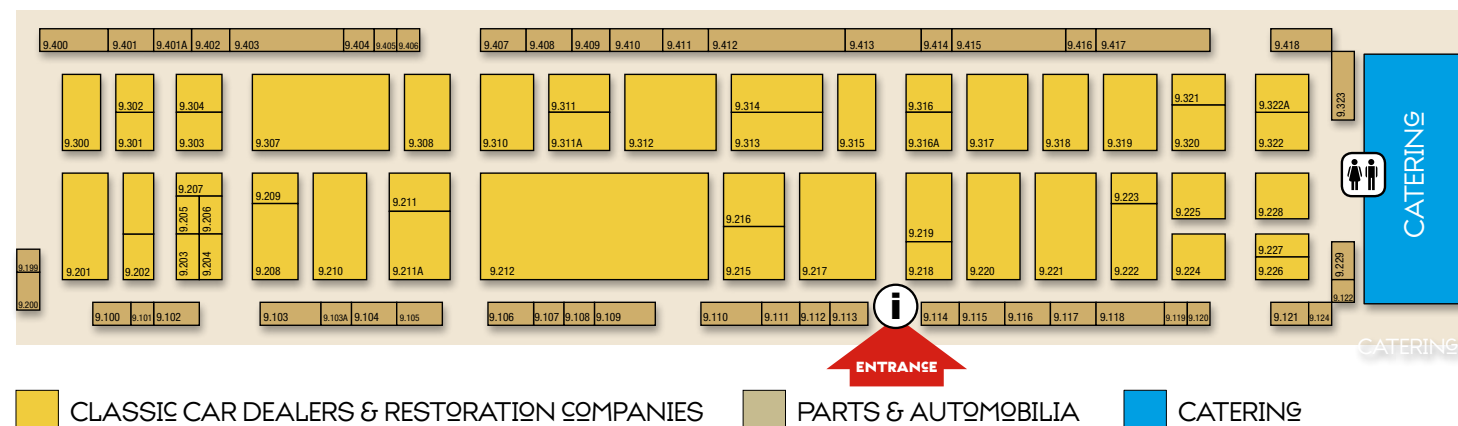

PALEIS / PALAIS 9

DEELNEMERS PALEIS 9 / ALFABETISCH PARTICIPANTS PALAIS 9 / PAR ORDRE ALPHABÉTIQUE

123-ignitionsconversions.....	9.116	Declercq, Nadia.....	9.414	Nitro Industrielijm.....	9.409
2000 Volts.....	9.220	DieLackpflege.de /		Nout Classic Cars.....	9.217
A.V.O. Alles voor Oldtimers.....	9.113	Schutzdeckenshop.de.....	9.121	Octane.be.....	9.307
ABC Brianza.....	9.202	Dinky and Toy.....	9.223	OnlyCabrios.nl.....	9.314
Alfa-Service Hurtienne GmbH.....	9.108	Donnerberg.....	9.407	Originalautoart.com.....	9.114
Arena Modelli s.a.s.....	9.204	E-Type & Sports Cars.....	9.215	Philiosec Belgique.....	9.111
Auto Holt.....	9.110	Elandier.nl.....	9.200	Porsche Classic Hotel.....	9.219
Auto Lagarde.....	9.225	EPP Parts.....	9.115	R.V.O.....	9.218
Auto Rossi.....	9.102	Ets. Laurent.....	9.313	Ray Wood.....	9.405
Auto Smits.....	9.406	Henri's Classics.....	9.222	Rosenbrock, Lars.....	9.400
Auto Speciale.....	9.319	Ian McGilvray.....	9.229	Rozez, Marc.....	9.227
Auto-Capital.....	9.401A	Interior Car Tuning nv.....	9.211	RT Trading.....	9.300
Autoglym.....	9.415	Isoproq Nederland.....	9.105	Santoro Santalfa.....	9.404
Autoradios D'Epoque -		Ital Mobiel Classics.....	9.311	Scuderia Fiat Vintage.....	9.310
Francois Degréve.....	9.103A	Jacky Lehaut.....	9.226	Sportomotive Classic Porsches.....	9.315
B.B.R. Exclusive Car Models srl.....	9.203	JRS-Automotive.....	9.322A	Szyplik, Mariusz.....	9.410
Babouin.....	9.112	Jumajo sas.....	9.118	Tron Models.....	9.207
Boxo-Tools.....	9.315	JV Truck's.....	9.317	TW Classics.....	9.308
Bram's Classic Cars.....	9.224	Klassiekerhuis.....	9.208	Twin Busch Nederland.....	9.201
Cape Editions.....	9.303	Luc's Cars.....	9.318	US-Literatur Silger.....	9.401
Car Books and Cards.....	9.107	M-S-V UG.....	9.418	van der Hoff Classic Cars.....	9.320
Cimo, Serge.....	9.109	Mathieu Kerckhofs Trailers.....	9.312	Vintage Speedworks.....	9.315
Classic Car Parts Helden.....	9.119	Mavati.....	9.315	Vitrine-Ideale.....	9.103
Classic Cars Arnhem.....	9.319	MBL Classics.....	9.304	Vlaardingen Classics.....	9.316A
Classic Diecast.....	9.100	McEvoy.....	9.104	Volts bvba.....	9.122
Classiccarseurope/Milkim BV.....	9.221	Meri Kits.....	9.205	Vorstmantrading.....	9.402
Collector Sports cars.....	9.221	Microsprint.....	9.202	Wensink Automotive B.V.....	9.208
Crowyn, Patrick.....	9.413	Modelling Plus.....	9.206	Werkzeuge Import-Export	
Cyrlux Sarl.....	9.416	Modelshopbelgium.....	9.417	Jaromir Prazak.....	9.412
De Autohoezenkoning.....	9.106	Munich Icons.....	9.311A	Wim's Classics.....	9.322
de Kluskever.....	9.101	N.V. M.W.A.....	9.212