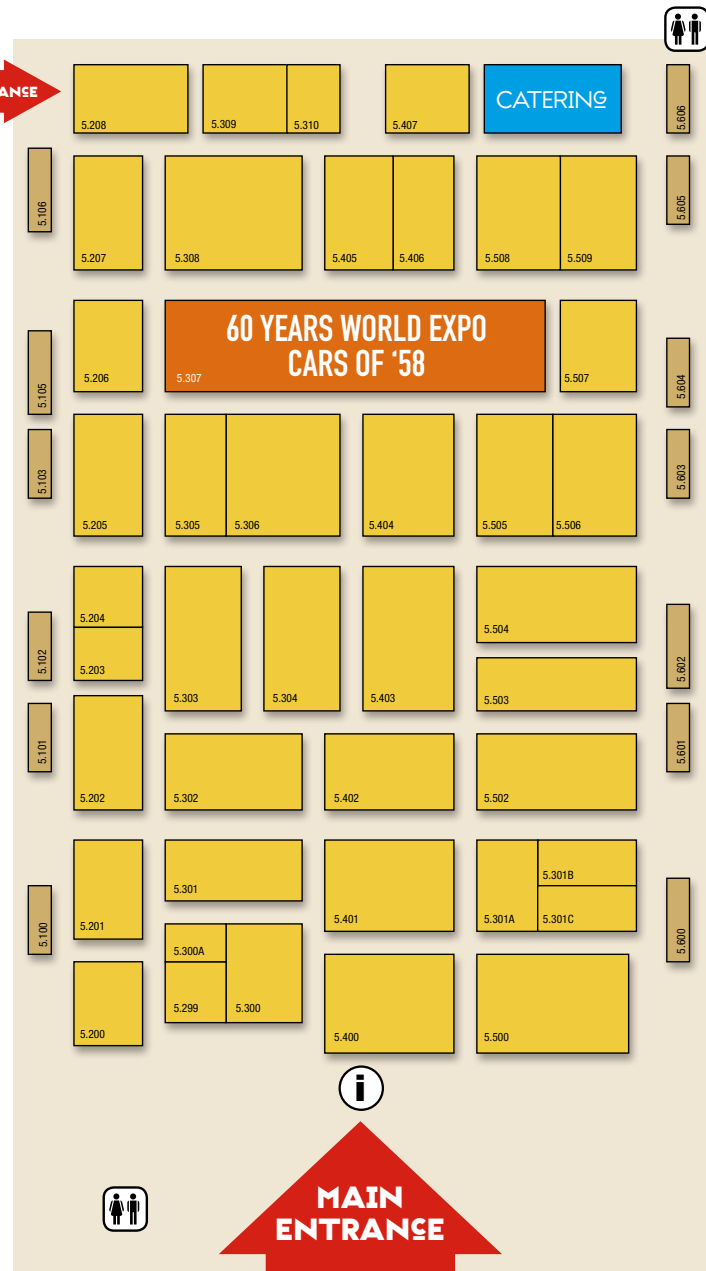

PALEIS / PALAIS 5

DEELNEMERS PALEIS 5 / ALFABETISCH

PARTICIPANTS PALAIS 5 / PAR ORDRE ALPHABÉTIQUE

195 MPH 5.100	Motors Mania Pau..... 5.102
Allaert Classics 5.501	Nijsmans Classic Cars..... 5.300
Alphons Ruyf Fine Classic Cars 5.400	Norman Automatics 5.605
Altena Classic Service..... 5.202	Oldtimer B.V..... 5.603
Arie-Jean..... 5.502	Oldtimerfarm 5.302
Ariztegui, Bernard 5.105	Philips Classics..... 5.601
Autohoezen.com 5.604	Potomac Classics..... 5.500
Automobielhuys Misker..... 5.303	PR Classics 5.304
Bavaria Motors 5.402	Prins Classics 5.207
Bonhams 5.406	Provost Automobiles Le Mans 5.200
C.O.G. Classics GmbH..... 5.509	Racingold 5.299
Carrosso Classic & Sportscars 5.503	RSC Automobile 5.402
CC Cars 5.403	Schuiten Autominiaturen..... 5.103
CCDA - Classic Drivers Association... 5.606	Speed 8 Classics 5.401
Chater's Booksellers 5.602	Spencer Elton 5.101
Classic Car Service..... 5.404	Stace Investment..... 5.205
Classic Park..... 5.507	Takarabune sprl..... 5.301B
Compliment Cars 5.201	Top Classics..... 5.308
Cool Classic Club 5.301C	Vrehan Classico 5.206
David Serve 5.203	
DCI Events..... 5.505	
EM Drive..... 5.407	
European Car Legend 5.508	
EZ Electric Power Steering..... 5.204	
Garage..... 5.405	
Gentleman Car..... 5.309	
Gentleman Driver Center..... 5.301	
Gilena International Motor Books 5.600	
Hector Classic Mobiles..... 5.306	
Historic Competition Services 5.504	
Historic Motoring 5.500	
Holland Classic Cars 5.305	
Jean Gaborit Creations..... 5.300A	
KBC Private Banking ..... main sponsor	
Kunsthandel Wendt 5.310	
Levillain, Etienne..... 5.106	
Lim Mecasport..... 5.208	
Marmini Cars 5.206	
Marreyt Classics 5.506	
Mistral Classics 5.308	

CLASSIC CAR DEALERS & RESTORATION COMPANIES

60 YEARS WORLD EXPO CARS OF '58

PARTS & AUTOMOBILIA

CATERING